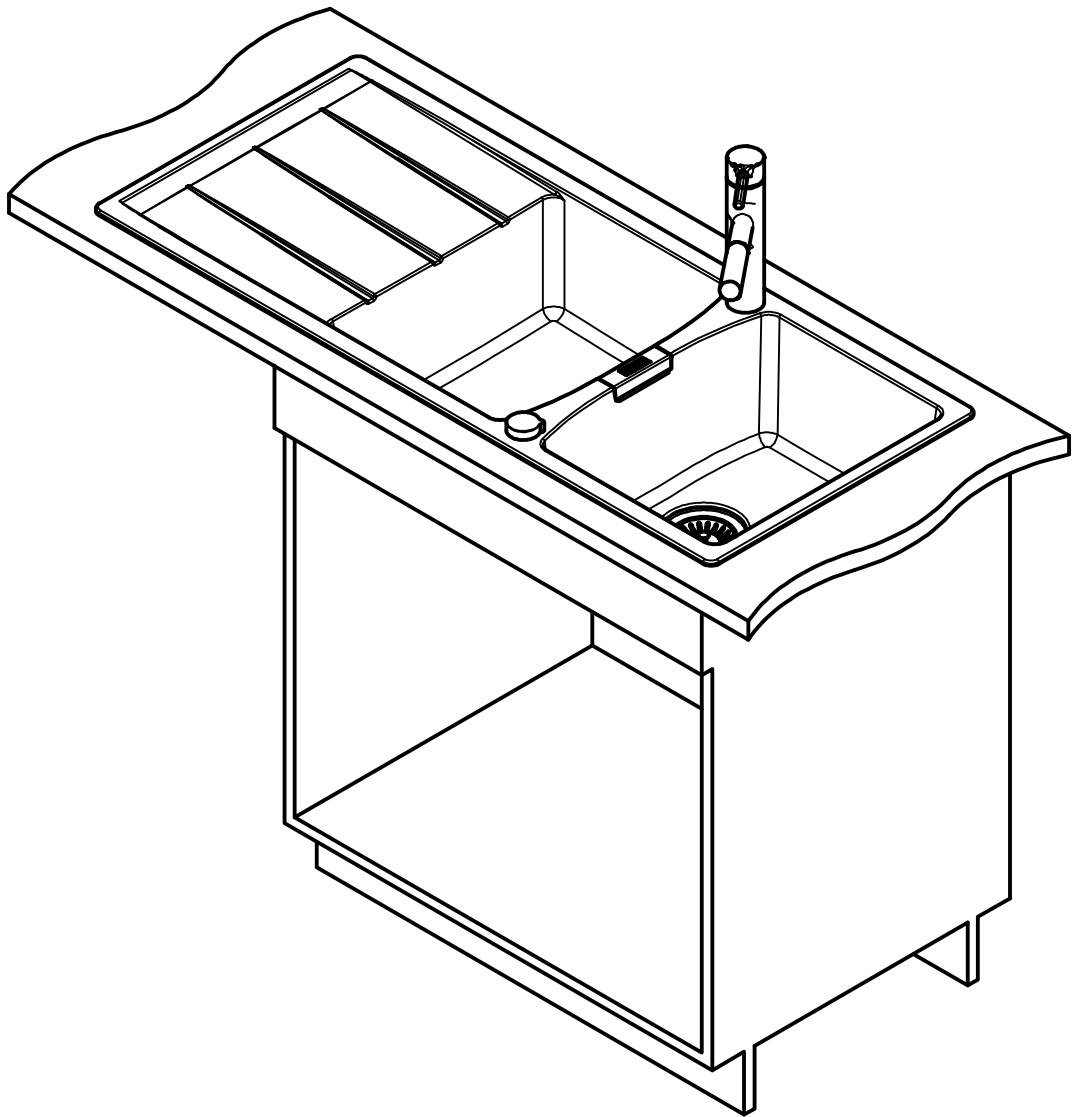

ISO

Drawing No.	20253674_01	Revision	-
Drawn Date	19.06.2023		
These drawings and specifications are the property of Franke Technology and Trademark Ltd. and shall not be reproduced, copied or transferred to any third party without the prior written permission of Franke Technology and Trademark Ltd., Hergiswil, Switzerland			

Franke Küchentechnik AG
CH-4663 Aarburg
Phone: +41 62 787 31 31
Internet: www.franke.com

CNG 621-116

Sheet	Sheets
6	6