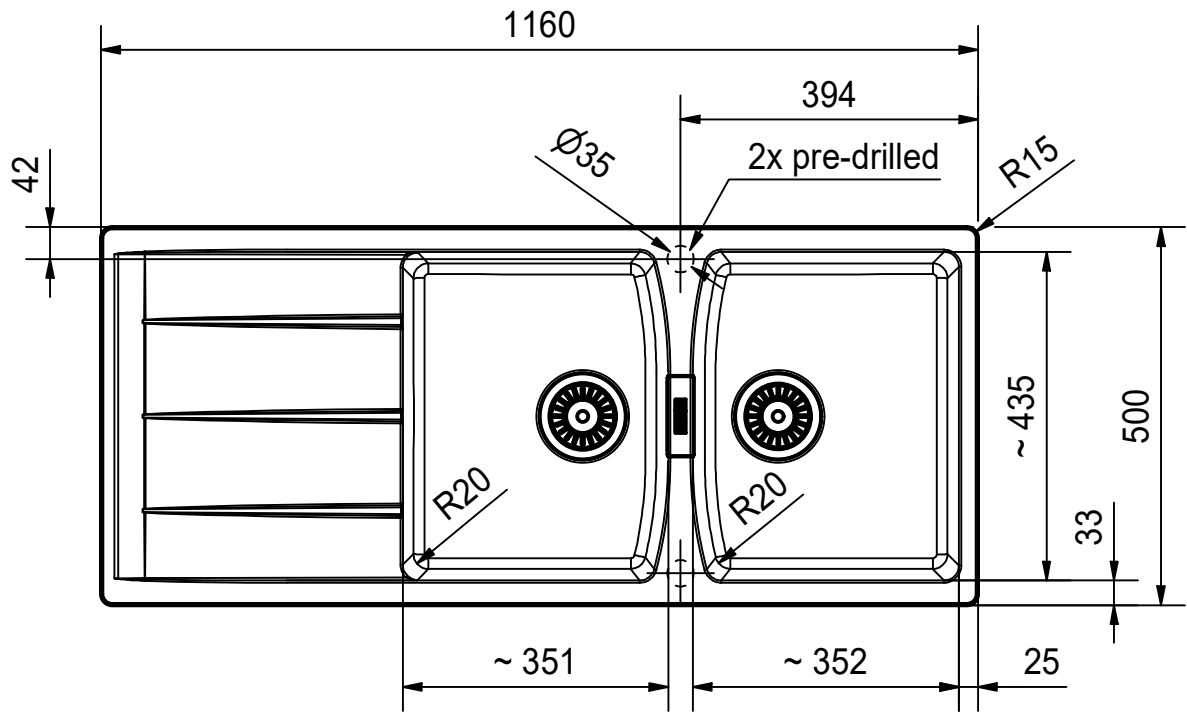

DT

Drawing No.	20253674_01	Revision	-
Drawn Date	19.06.2023		
These drawings and specifications are the property of Franke Technology and Trademark Ltd. and shall not be reproduced, copied or transferred to any third party without the prior written permission of Franke Technology and Trademark Ltd., Hergiswil, Switzerland			

Franke Küchentechnik AG
CH-4663 Aarburg
Phone: +41 62 787 31 31
Internet: www.franke.com

CNG 621-116

Sheet	Sheets
5	6