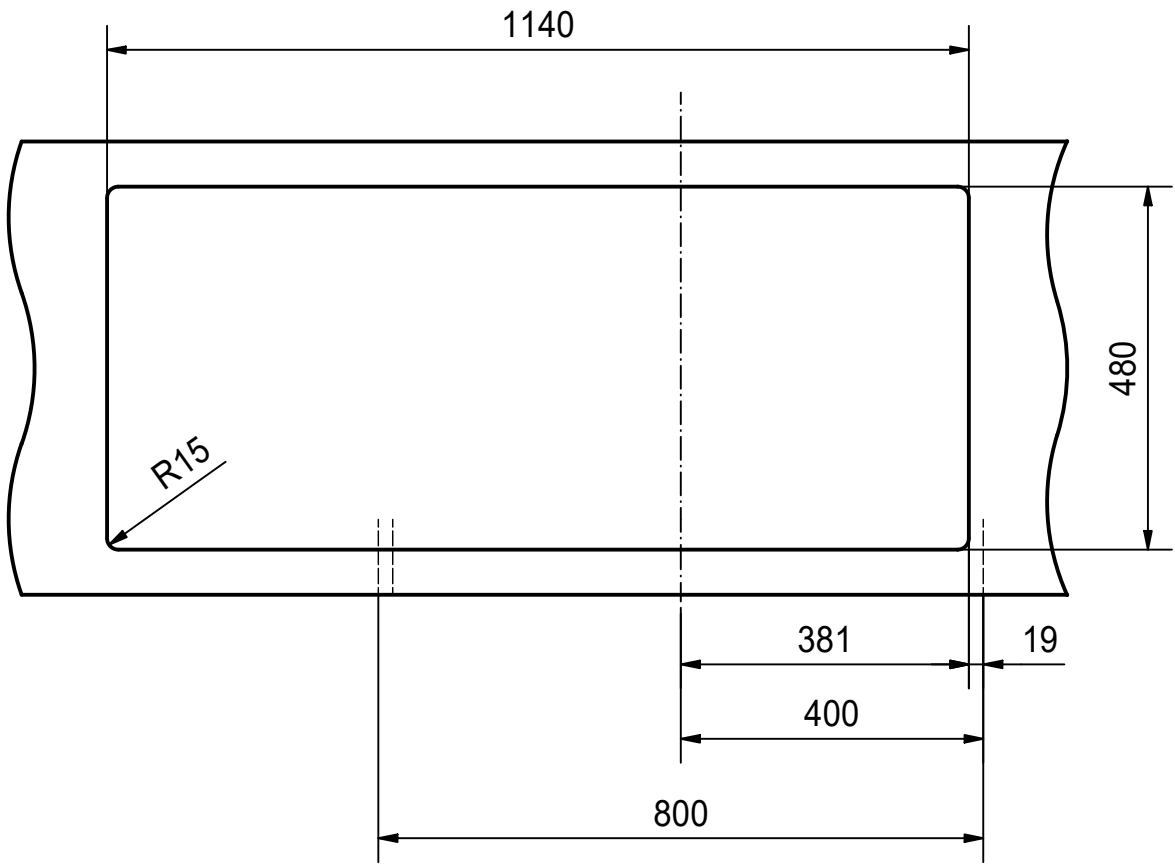

CO

Drawing No.	20253674_01	Revision	-
Drawn Date	19.06.2023		
These drawings and specifications are the property of Franke Technology and Trademark Ltd. and shall not be reproduced, copied or transferred to any third party without the prior written permission of Franke Technology and Trademark Ltd., Hergiswil, Switzerland			

Franke Küchentechnik AG
CH-4663 Aarburg
Phone: +41 62 787 31 31
Internet: www.franke.com

CNG 621-116

Sheet	Sheets
3	6