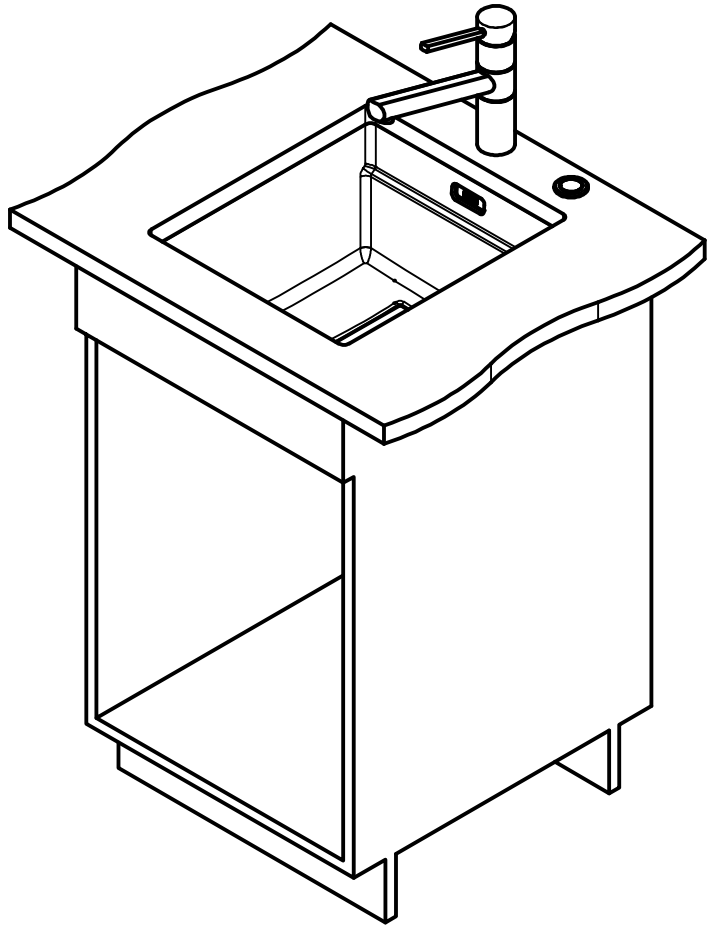

ISO

Drawing No.	20127763_07	Revision	E
Drawn Date	12.06.2017		
These drawings and specifications are the property of Franke Technology and Trademark Ltd. and shall not be reproduced, copied or transferred to any third party without the prior written permission of Franke Technology and Trademark Ltd., Hergiswil, Switzerland			

Franke Küchentechnik AG
CH-4663 Aarburg
Phone: +41 62 787 31 31
Internet: www.franke.com

KNG 110-37

Sheet	Sheets
7	7