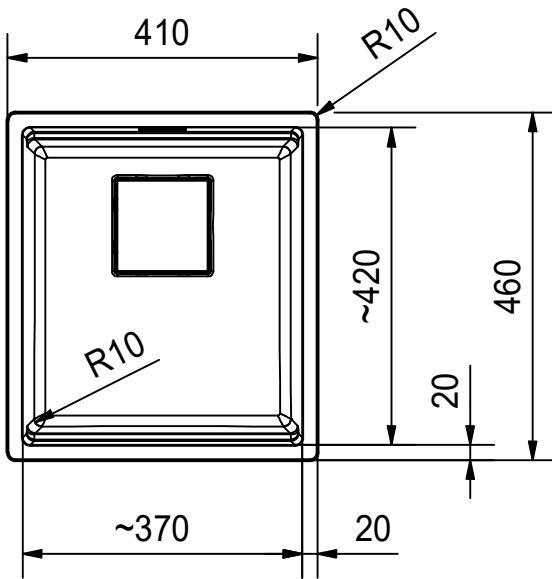

DT

Drawing No.	20127763_07	Revision	E
Drawn Date	12.06.2017		
These drawings and specifications are the property of Franke Technology and Trademark Ltd. and shall not be reproduced, copied or transferred to any third party without the prior written permission of Franke Technology and Trademark Ltd., Hergiswil, Switzerland			

Franke Küchentechnik AG
CH-4663 Aarburg
Phone: +41 62 787 31 31
Internet: www.franke.com

KNG 110-37

Sheet	Sheets
6	7