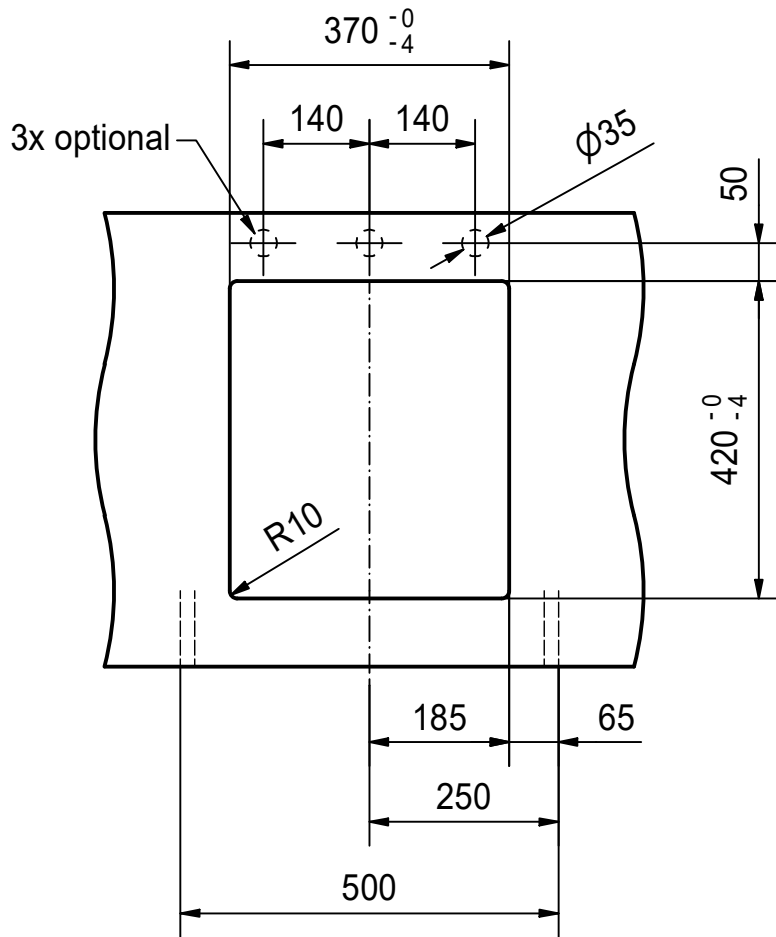

CO

Drawing No.	20127763_07	Revision	E
Drawn Date	12.06.2017		
These drawings and specifications are the property of Franke Technology and Trademark Ltd. and shall not be reproduced, copied or transferred to any third party without the prior written permission of Franke Technology and Trademark Ltd., Hergiswil, Switzerland			

Franke K uchentechnik AG
CH-4663 Aarburg
Phone: +41 62 787 31 31
Internet: www.franke.com

KNG 110-37

Sheet	Sheets
3	7