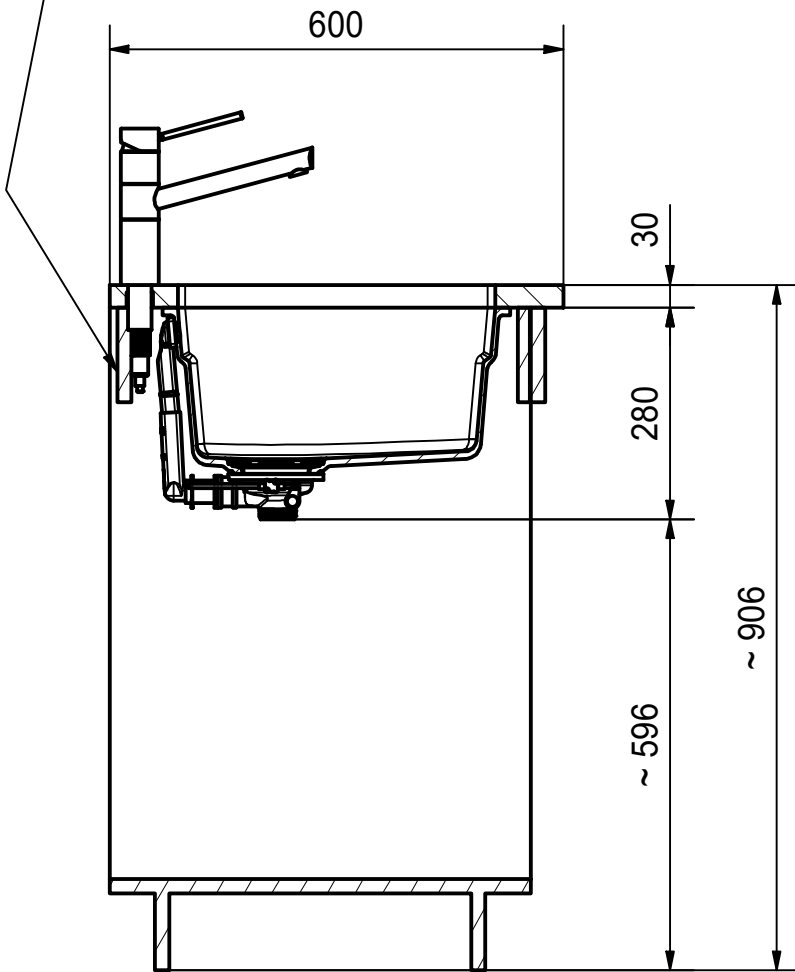

DS

Remove rear vertical support of the cabinet when mounting the sink.

Drawing No.	20127763_07	Revision	E
Drawn Date	12.06.2017		
These drawings and specifications are the property of Franke Technology and Trademark Ltd. and shall not be reproduced, copied or transferred to any third party without the prior written permission of Franke Technology and Trademark Ltd., Hergiswil, Switzerland			

Franke Küchentechnik AG
CH-4663 Aarburg
Phone: +41 62 787 31 31
Internet: www.franke.com

KNG 110-37

Sheet	Sheets
2	7