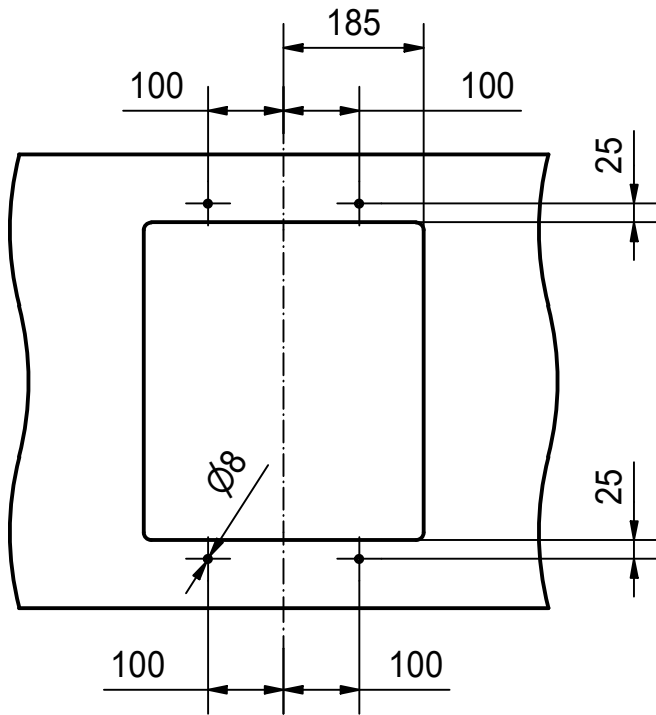

FP

Drawing No.	20127763_07	Revision	E
Drawn Date	12.06.2017		
These drawings and specifications are the property of Franke Technology and Trademark Ltd. and shall not be reproduced, copied or transferred to any third party without the prior written permission of Franke Technology and Trademark Ltd., Hergiswil, Switzerland			

Franke K uchentechnik AG
CH-4663 Aarburg
Phone: +41 62 787 31 31
Internet: www.franke.com

KNG 110-37

Sheet	Sheets
5	7