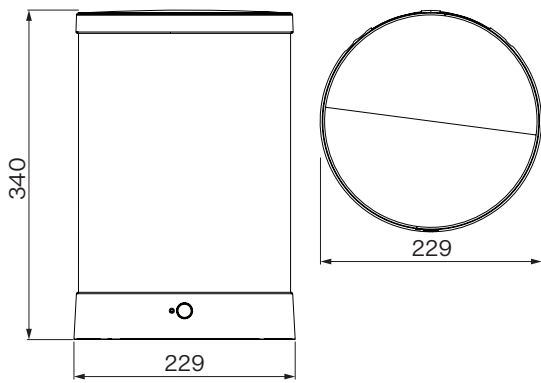

Ø min:
DN 6 = Ø 50 mm
DN 8 = Ø 60 mm
DN 10 = Ø 70 mm
DN 13 = Ø 90 mm

2

 19 mm

min. 80 mm

3

4

5

6

7

8

9

10

11

R max \geq 50 mm

100°C

2x

A

Not included

112.0698.563

1

 19 mm

2

3

4