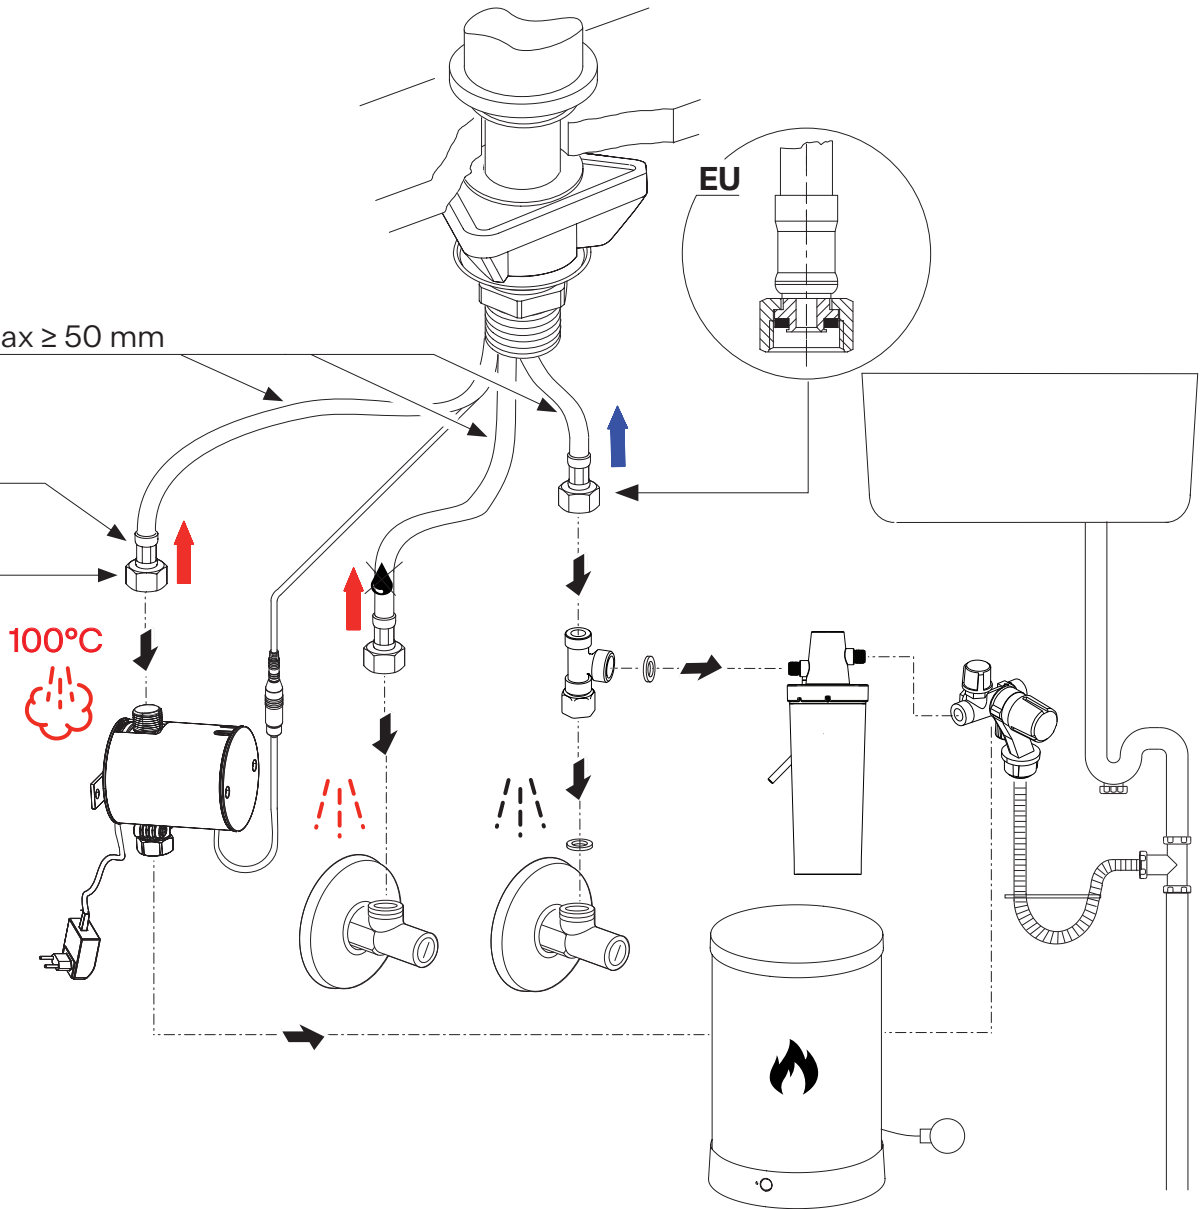

R max $\geq$ 50 mm

100°C