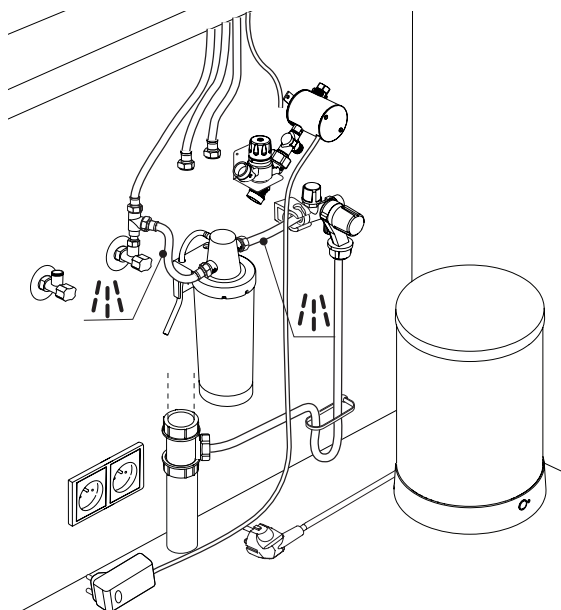

Tap Active boiling 3-in-1 electronic J-spout