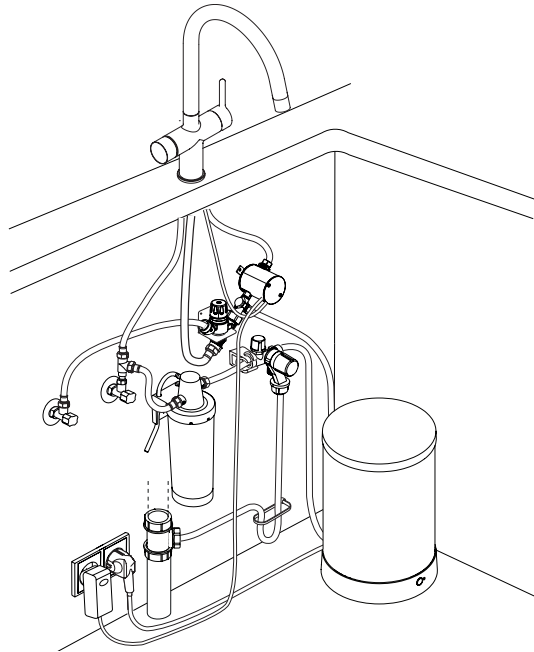

B

Not included

112.0698.562