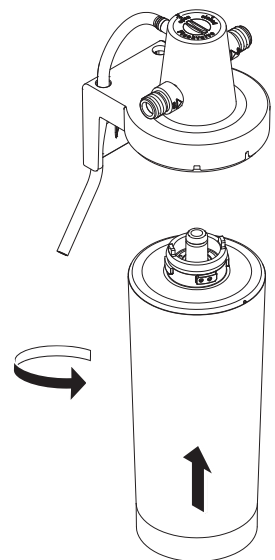

Tap Active boiling 3-in-1 electronic J-spout