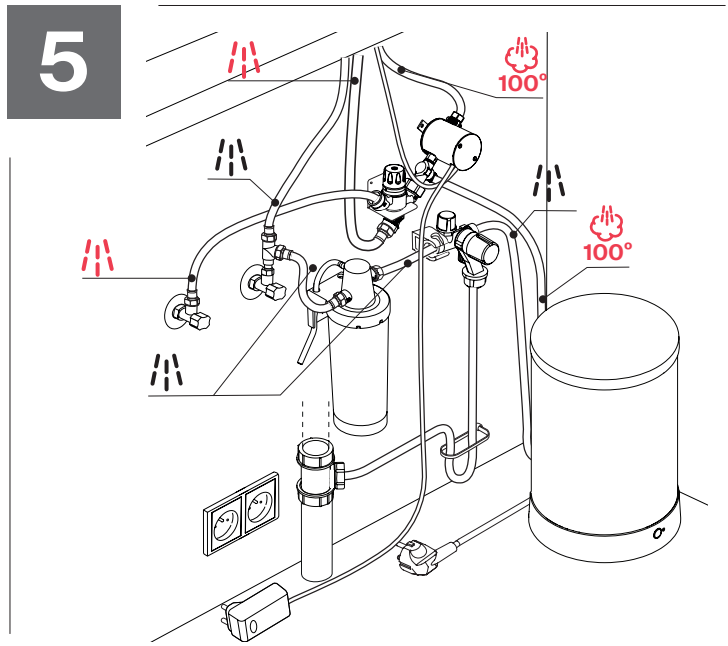

5

6

B

Not included

112.0698.562

1

2

3

Tap Active boiling 3-in-1 electronic J-spout