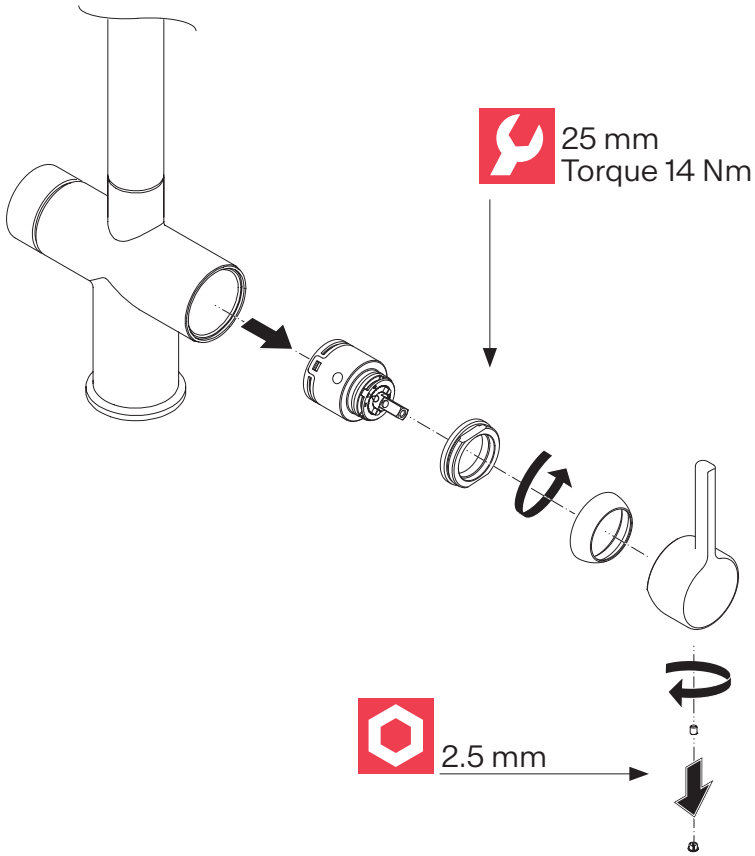

A

Not included

112.0698.563

1

 19 mm

2

3

4

5

6

B

Not included

112.0698.562

1

2

3

Tap Active boiling 3-in-1 electronic J-spout