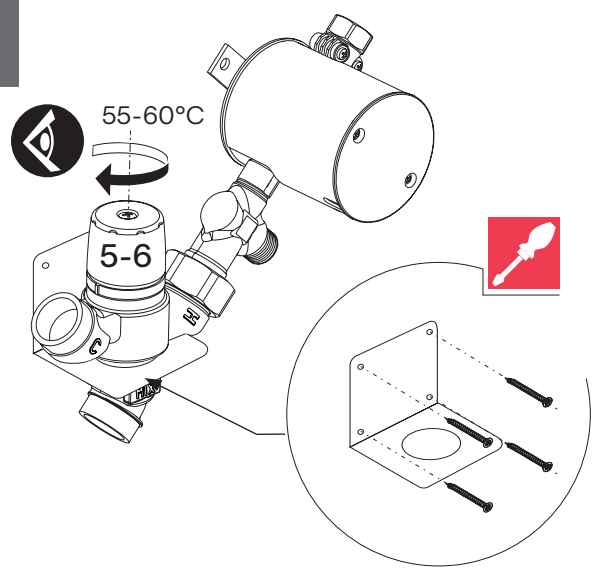

5

6

B

Not included

112.0698.562

1

2

3

Tap Active boiling 3-in-1 electronic J-spout