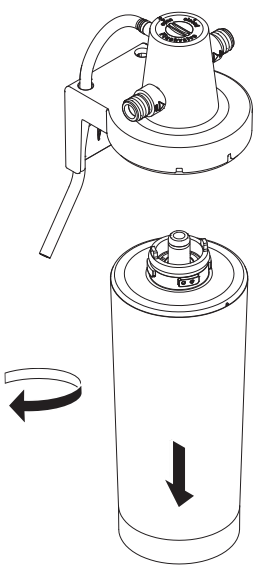

Tap Active boiling 3-in-1 electronic J-spout