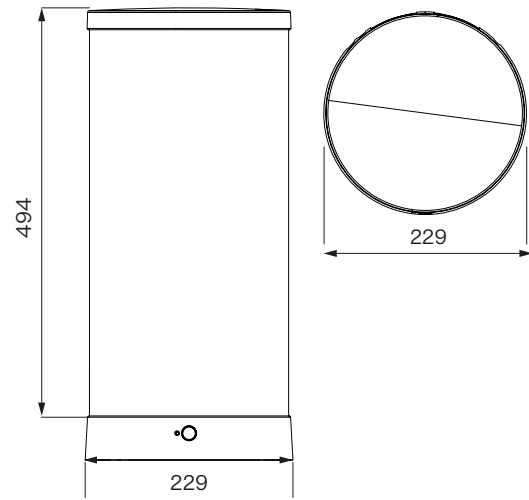

Ø min:
DN 6 = Ø 50 mm
DN 8 = Ø 60 mm
DN 10 = Ø 70 mm
DN 13 = Ø 90 mm

2

 19 mm

min. 80 mm

3

4

5

6

7

8

9

10

11

R max \geq 50 mm

100°C

2x

A

Not included

112.0698.563

1

 19 mm

2

3

4