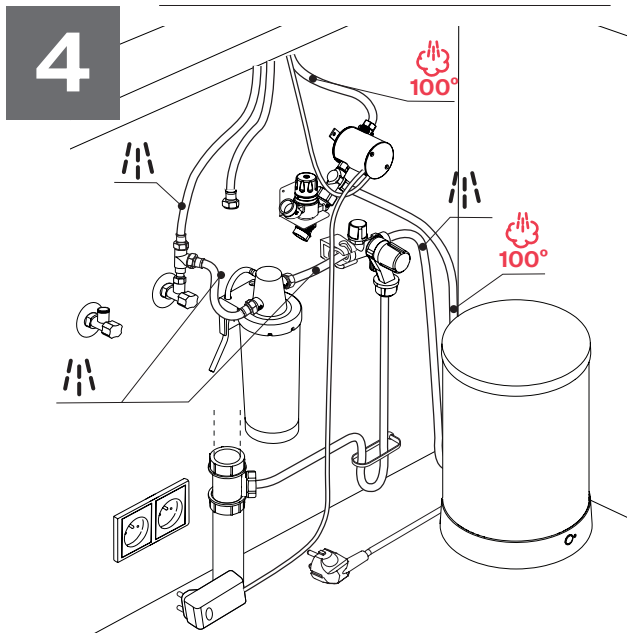

Tap Active boiling 3-in-1 electronic J-spout