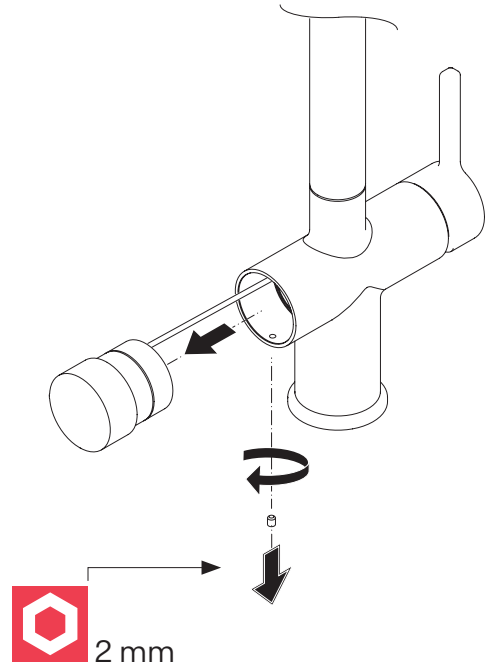

Tap Active boiling 3-in-1 electronic J-spout