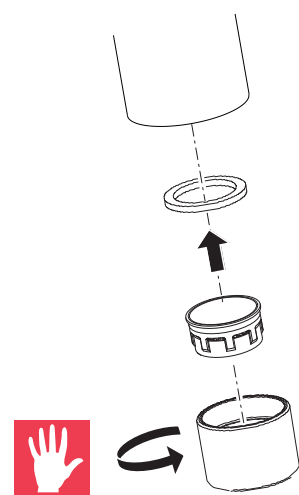

Tap Active boiling 3-in-1 electronic J-spout