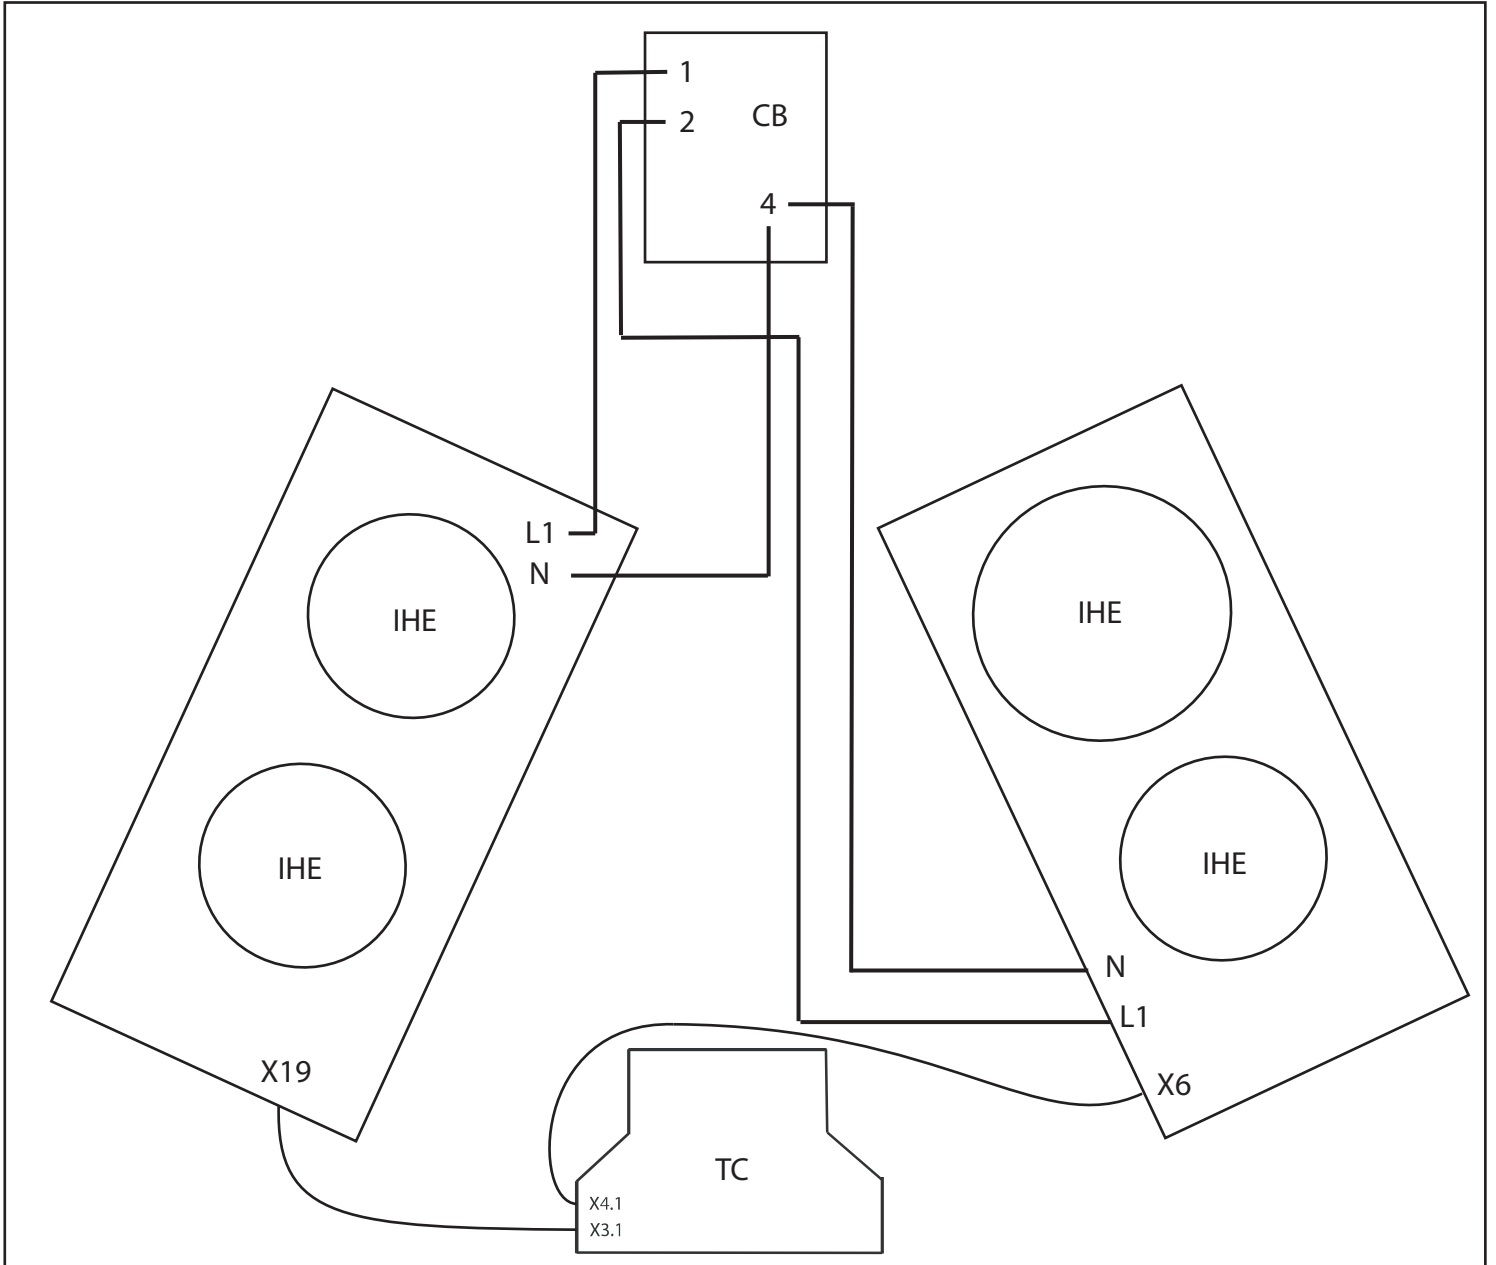

WIRING DIAGRAM INDUCTION ECO

42884-0

IHE : Induction Heating Element

TC : Touch Control

CB : Connection Box