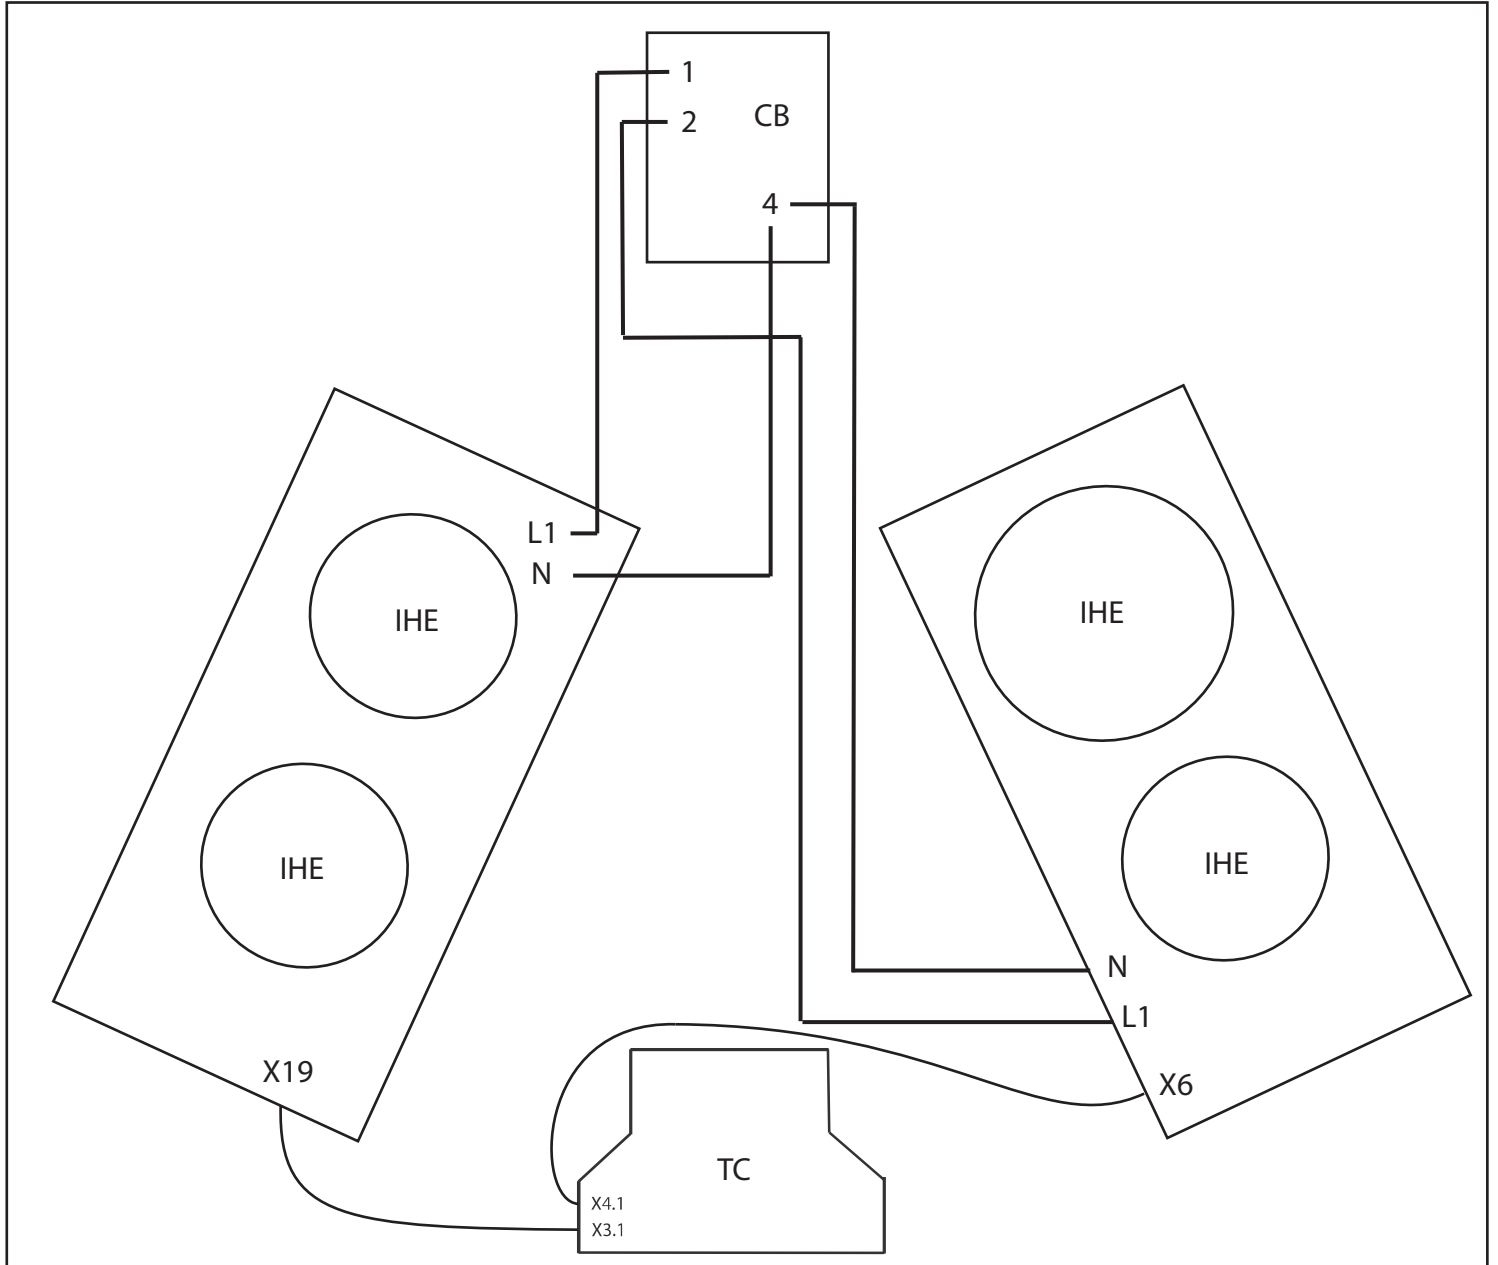

# WIRING DIAGRAM INDUCTION ECO

42884-0

IHE : Induction Heating Element

TC : Touch Control

CB : Connection Box